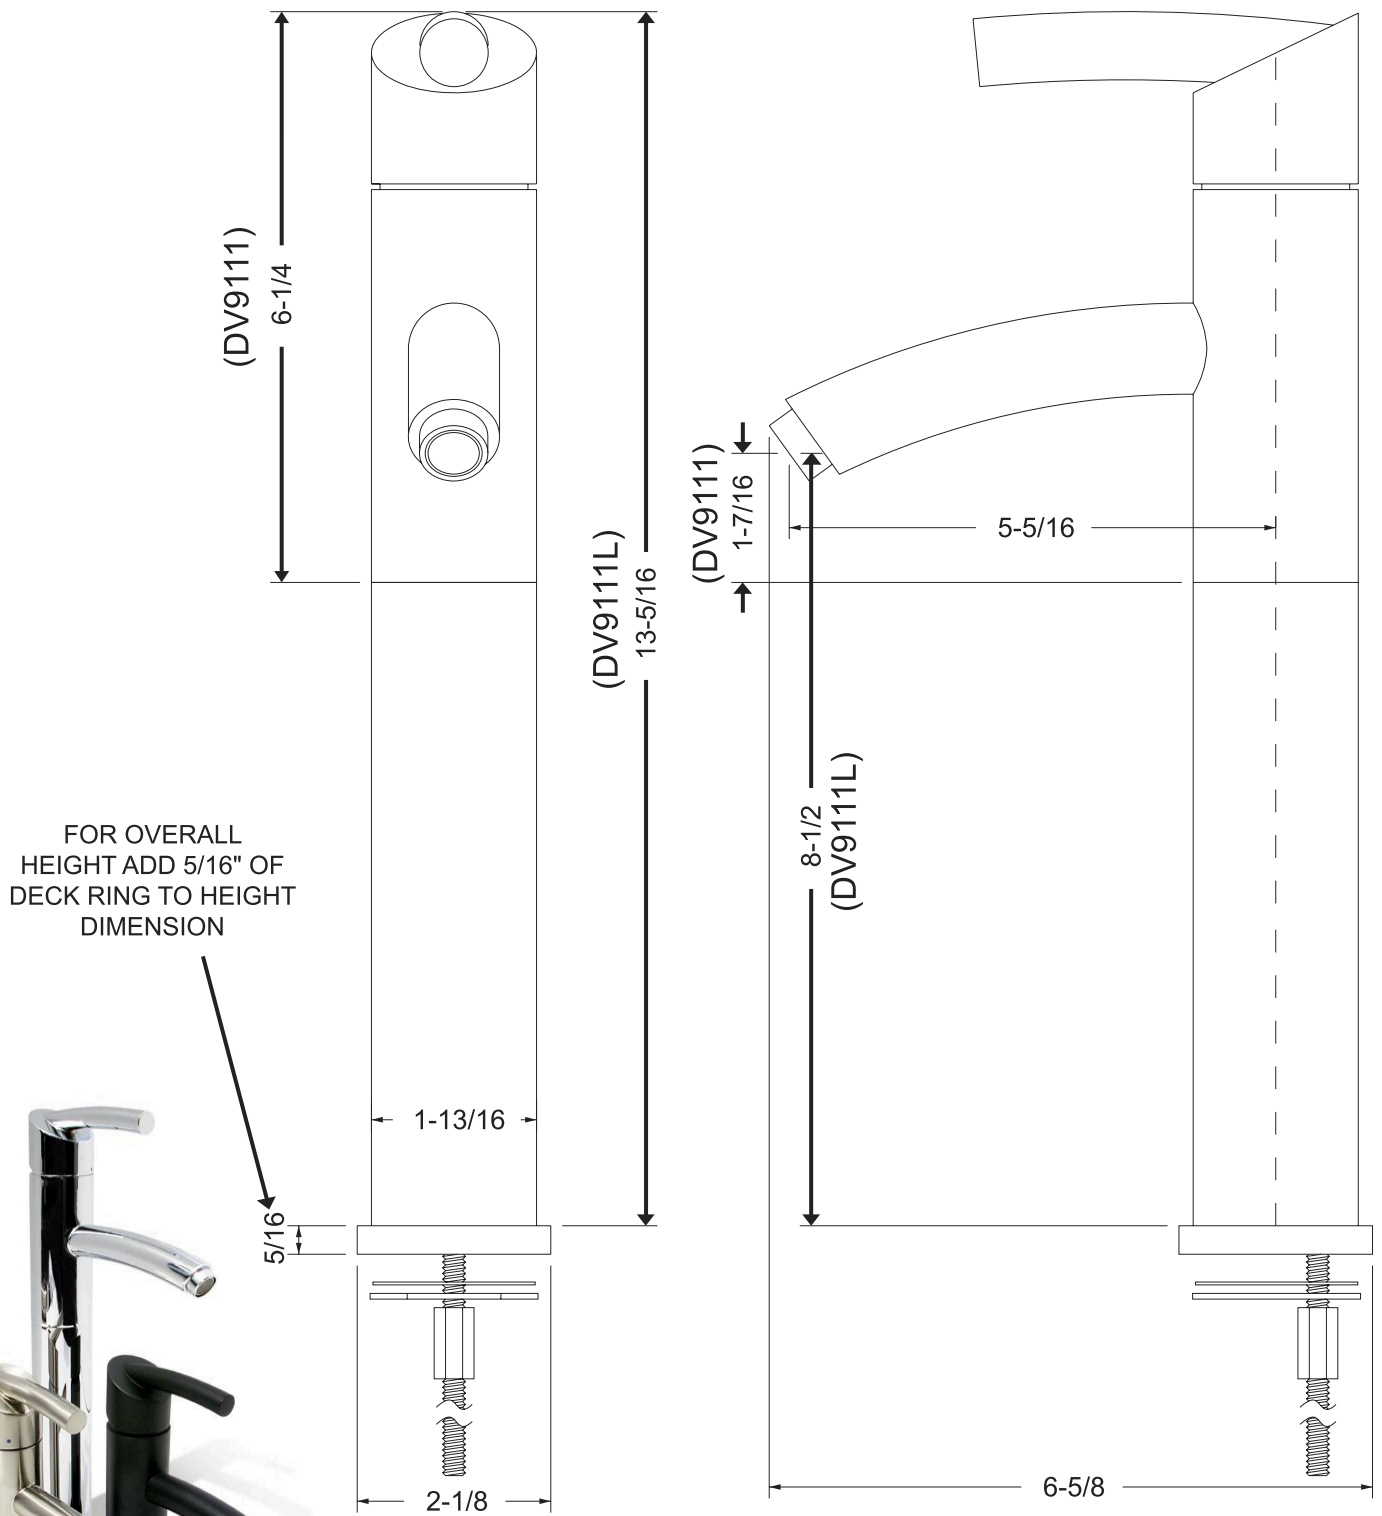

**MODEL # DV9111-xx**  
**MODEL # DV9111L-xx**

**Baccus** (Short & Tall)  
Single Handle Vessel Faucet